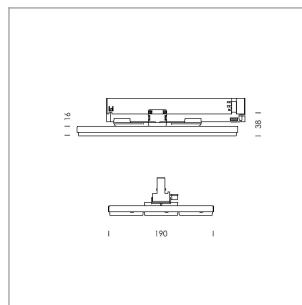

Ontero TX

Article number: 21600057

LIGHT TECHNOLOGY

LED	SMD
Light colour	840
Luminous flux	5750 lm
System power	38 W
Luminaire Efficiency	151 lm/W
Reflector	Doppelt Asymmetrisch Wide
Beam angle	2 x 25°
Controller	On/Off

LUMINAIRE

Rotation angle	300°
Weight	1.16 kg
Protection rating . class	IP 20 . II
Luminaire colour	black

Surface-mounted luminaire with LED, rated life of the LED L90/B50 50000 h (tambient 25°C), colour rendering index CRI > 80, chromaticity tolerance 3 SDCM (initial), double asymmetrical light distribution pattern with slight horizontal brightening, Combination of asymmetrical PMMA lenses and 60 ° TIR lenses made of PMMA, luminaire housing sheet steel, powder-coated, black, locking mechanism to aligned in 15° steps, rotation angle 300°, In-Track-Adapter, Casambi, 220-240 V~ / 50-60 Hz, max. 64 luminaires per circuit (B16A fuse)