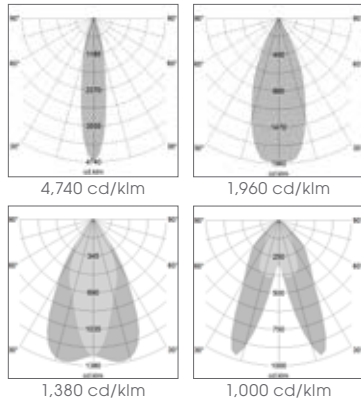

REFLECTOR OPTIONS

2 Rotational-Symmetrical
 (Spot 20°, Flood 40°)
 1 Asymmetrical
 (OvalBasic 60° x 40°)
 1 Double Asymmetrical
 (BatWing 2 x 25°)

FIXTURE FINISH OPTIONS

Black, Silver, White

ADAPTOR COLOR

Black (for Fixture Finish Black/Silver)
 White (for Fixture Finish White)

Ontero EC with BatWing-Reflector

4.6lbs

ONTERO EC MODEL NUMBER BREAKDOWN (I.E. OEC930LF-OBE1-2)

OEC	930	L	F	OB	E1	2	
Fixture designation	Array	Description	Power Description	Dimming Description	Reflector Description	Track adapter Description	Paint color Description
OEC	927	2,700 K 90+ CRI	L Low 42 W	F Fixed output	OB 	E1 Eutrac 120 V	2 Black
	930	3,000 K 90+ CRI	H High 63 W	D 0-10 dimmable	FL 	E2 Eutrac 277 V	3 Silver (special order)
	935	3,500 K 90+ CRI	MFS available in low power only		SP 	J1 Juno 120 V	6 White
	940	4,000 K 90+ CRI	BatWing available in high power only		BW 	H1 HALO 120 V	
	GBR	GoldenBread 90+ CRI				HALO/Juno available in constant current only	
	SUN	Sun 85~ CRI					
	MFS	Meat&Fish 70~ CRI					
		MFS available in low power only					

The luminaire luminous flux figures vary in a tolerance range of ± 10%. All data are typical values. System features may change if product improvements are made due to technical advances. Errors excepted.