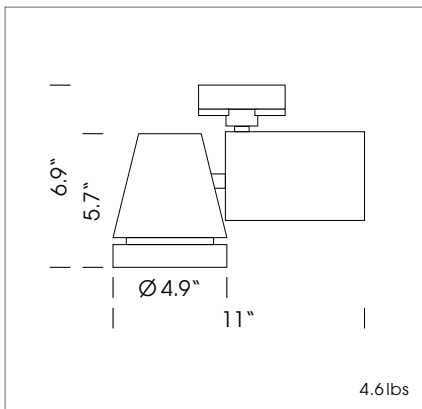

Ontero EC with BatWing-Reflector

4.6lbs

ONTERO EC MODEL NUMBER BREAKDOWN (I.E. OEC930LF-OBE1-2)

OEC	930	L	F	OB	E1	2	
Fixture designation	Array	Description	Power Description	Dimming Description	Reflector Description	Track adapter Description	Paint color Description
OEC	927	2,700 K 90+ CRI	L Low 42 W	F Fixed output	OB	E1 Eutrac 120 V	2 Black
	930	3,000 K 90+ CRI	H High 63 W	D 0-10 dimmable	FL	E2 Eutrac 277 V	3 Silver (special order)
	935	3,500 K 90+ CRI	MFS available in low power only		SP	J1 Juno 120 V	6 White
	940	4,000 K 90+ CRI	BatWing available in high power only		BW	H1 HALO 120 V	
	GBR	GoldenBread 90+ CRI				HALO/Juno available in constant current only	
	SUN	Sun 85~ CRI					
	MFS	Meat&Fish 70~ CRI					
		MFS available in low power only