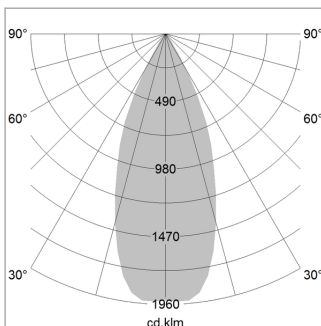

Pendiro EC 125

Article number: 81000204

LIGHT TECHNOLOGY

LED	COB
Light colour	840
Luminous flux	5150 lm
System power	41 W
Luminaire Efficiency	126 lm/W
Reflector	Flood
Beam angle	40°
Controller	On/Off

LUMINAIRE

Weight	3.0 kg
Protection rating . class	IP 20 . I
Luminaire colour	black

OPTIONAL

RAL-colours, NCS-colours (powder coating or wet spraying) on inquiry, surface alloys on inquiry, honeycomb louver

Suspended luminaire with LED, rated life of the LED L80/B10 > 50000 h, colour rendering index CRI > 80, chromaticity tolerance 2 SDCM (initial), reflector with circular light distribution pattern, reflector pure aluminium 99,99% in MIRO-Silver®, luminaire head die-cast aluminium, powder-coated, black

Height (m)	Beam Diameter (m)	Luminous Flux (lm)
1.0 m	0.77	10853.4
2.0 m	1.54	2713.3
3.0 m	2.31	1205.9
4.0 m	3.08	678.3
5.0 m	3.85	434.1

Ø (m) E0(0°) [lx]