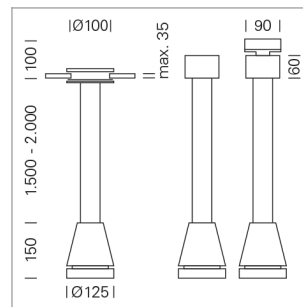

Pendiro EC 125

Article number: 81000204

LIGHT TECHNOLOGY

LED	COB
Light colour	840
Luminous flux	5150 lm
System power	41 W
Luminaire Efficiency	126 lm/W
Reflector	Flood
Beam angle	40°
Controller	On/Off

LUMINAIRE

Weight	3.0 kg
Protection rating . class	IP 20 . I
Luminaire colour	black

OPTIONAL

RAL-colours, NCS-colours (powder coating or wet spraying) on inquiry, surface alloys on inquiry, honeycomb louver

Suspended luminaire with LED, rated life of the LED L80/B10 > 50000 h, colour rendering index CRI > 80, chromaticity tolerance 2 SDCM (initial), reflector with circular light distribution pattern, reflector pure aluminium 99,99% in MIRO-Silver®, luminaire head die-cast aluminium, powder-coated, black

Height (m)	Beam Diameter (m)	Luminous Flux (lm)
1.0 m	0.77	10853.4
2.0 m	1.54	2713.3
3.0 m	2.31	1205.9
4.0 m	3.08	678.3
5.0 m	3.85	434.1

Ø (m) E0(0°) [lx]