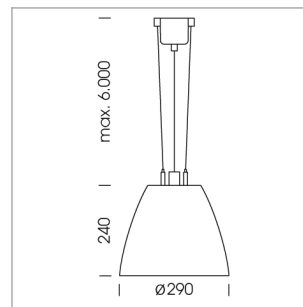

Pendiro AM 290

Article number: 81210007

LIGHT TECHNOLOGY

LED	COB
Light colour	835
Luminous flux	4260 lm
System power	34 W
Luminaire Efficiency	127 lm/W
Reflector	Flood
Beam angle	40°
Controller	On/Off

LUMINAIRE

Swivel angle	+/- 25°
Weight	3.1 kg
Protection rating . class	IP 20 . I
Luminaire colour	silver

OPTIONAL

RAL-colours, NCS-colours (powder coating or wet spraying) on inquiry, surface alloys on inquiry, honeycomb louver

Suspended luminaire with LED, rated life of the LED L80/B10 > 50000 h, colour rendering index CRI > 80, chromaticity tolerance 2 SDCM (initial), reflector with circular light distribution pattern, reflector pure aluminium 99,99% in MIRO-Silver®, swivel angle +/-25°, luminaire housing sheet steel, powder-coated, silver

Multiadapter black, inclusive driver unit: 220-240 V~ / 50-60 Hz, 220-240 V, 50/60 Hz

Note: All data are typical values. System features may change with product improvements due to technical advances. Errors excepted.