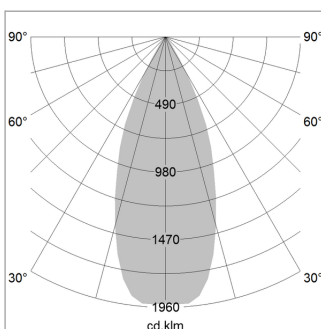

### LIGHT TECHNOLOGY

LED	COB
Light colour	835
Luminous flux	4260 lm
System power	34 W
Luminaire Efficiency	127 lm/W
Reflector	Flood
Beam angle	40°
Controller	On/Off

### LUMINAIRE

Swivel angle	+/- 25°
Weight	3.1 kg
Protection rating . class	IP 20 . I
Luminaire colour	silver

### OPTIONAL

RAL-colours, NCS-colours (powder coating or wet spraying) on inquiry, surface alloys on inquiry, honeycomb louver

Suspended luminaire with LED, rated life of the LED L80/B10 > 50000 h, colour rendering index CRI > 80, chromaticity tolerance 2 SDCM (initial), reflector with circular light distribution pattern, reflector pure aluminium 99,99% in MIRO-Silver®, swivel angle +/-25°, luminaire housing sheet steel, powder-coated, silver

1.0 m	0.73	8458.6
2.0 m	1.46	2114.7
3.0 m	2.19	939.8
4.0 m	2.92	528.7
5.0 m	3.65	338.3
	Ø (m)	E0(0°) [lx]