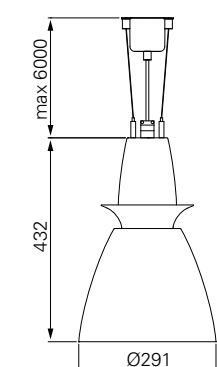

Suspended luminaires

Pendiro-Delphinus

	MBFL 50 W	MBFL 100 W	BBS 35 W	BBS 70 W	BBS 100 W	BBS 150 W	LED Standard	LED Food
Reflectors								
Basic	•	•	•	•	•	•		
Spot								
Batwing (50°/70°/90°)	•	•	•	•	•	•		
WideWing	•	•	•	•	•	•		
MaxBeam (silver only)	•	•	•	•	•	•		
Flood								
Wallwasher								
LED Basic							•	•
LED Spot								
Reflector colours								
Silver	•	•	•	•	•	•	•	•
Nickel silver	•	•	•	•	•	•		
Filters								
Patented filter	•	•	•	•	•	•		
UV filter	•	•	•	•	•	•		
Shatter protection	•	•	•	•	•	•		
Variant								
Glass shades								
Acrylic shade								
LED ring (Basic and MaxBeam only)	•	•	•	•				
Luminaire description								
Suspended luminaire Horizontal lamp								
Technical details								
Can be pivoted Dual wire suspension Weight: 3.5 kg								
Further information								
BÄRO LED Food Light 3,350 K 51 W F 3,000 warm white 3,000 K 50 W F 4,000 cool white 4,000 K 50 W DL 3,000 warm white 3,000 K 35 W DL 4,000 cool white 4,000 K 32 W								

Luminaire colours

Variant

LED ring