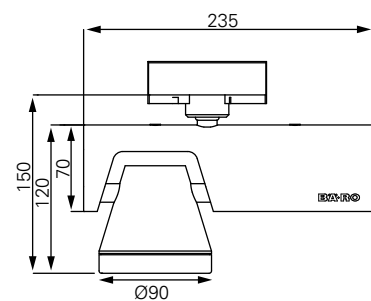

Ontero-Ra small

	BBS 20 W GU 6.5	BBS 35 W GU 6.5	BBS 35 W	BBS 70 W	BBS 100 W	BBS 150 W	LED Standard	LED Flood
Reflectors								
Basic								
Spot	•	•						
Batwing								
WideWing								
MaxBeam								
Flood								
Wallwasher								
LED Basic								
LED Spot								
Reflector colours								
Silver	•	•						
Nickel silver								
Filters								
Patented filter								
UV filter	•	•						
Shatter protection	•	•						
Luminaire description	Surface luminaire Vertical lamp							
Technical details	Fitted with multi-adapter Weight: 1.0 kg							

Luminaire colours