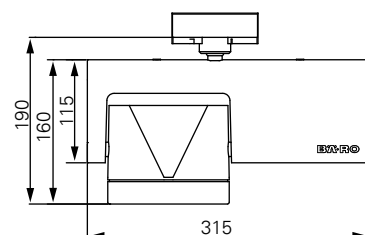

Ontero-Ra medium

	MBFL 50 W	MBFL 100 W	BBS 35 W G 8.5	BBS 70 W G 8.5	BBS 100 W	BBS 150 W	LED Standard	LED Food
Reflectors								
Basic			●	●				
Spot								
Batwing (50°, 70°, 90°)			●	●				
WideWing								
MaxBeam								
Flood								
Wallwasher								
LED Basic								
LED Spot								
Reflector colours								
Silver			●	●				
Nickel silver			●	●				
Filters								
Patented filter			●	●				
UV filter			●	●				
Shatter protection			●	●				
Luminaire description	Surface luminaire Horizontal lamp							
Technical details	Can be rotated and pivoted Fitted with multi-adapter Weight: 1.6 kg							