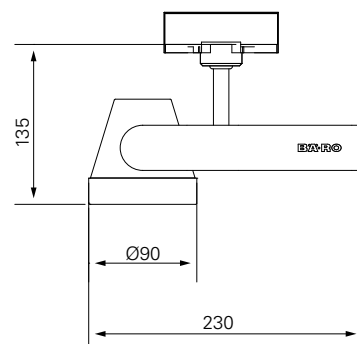

Surface luminaires

Ontero-Chors small

	BBS 20 W GU 6.5	BBS 35 W GU 6.5	BBS 35 W	BBS 70 W	BBS 100 W	BBS 150 W	LED Standard	LED Flood
Reflectors								
Basic								
Spot (12°/24°/48°/70°)	●	●						
Batwing								
WideWing								
MaxBeam								
Flood								
Wallwasher								
LED Basic								
LED Spot							●	
Reflector colours								
Silver	●	●						
Nickel silver								
Filters								
Patented filter								
UV filter	●	●						
Shatter protection	●	●						
Luminaire description								
	Surface luminaire Vertical lamp, not with LED Spot reflector							
Technical details								
	Weight: 1.5 kg Fitted with multi-adapter							

Luminaire colours