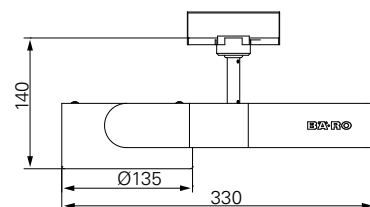

Ontero-Chors medium

	MBFL 50 W	MBFL 100 W	BBS 35 W G 8.5	BBS 70 W G 8.5	BBS 100 W	BBS 150 W	LED Standard	LED Food
Reflectors								
Basic			●	●				
Spot								
Batwing (70° only)			●	●				
WideWing								
MaxBeam								
Flood								
Wallwasher								
LED Flood							●	
LED Spot								
Reflector colours								
Silver			●	●				●
Nickel silver			●	●				
Filters								
Patented filter			●	●				
UV filter			●	●				
Shatter protection			●	●				
Luminaire description	Surface luminaire Horizontal lamp, not with LED							
Technical details	Can be rotated and pivoted Fitted with multi-adapter Weight: 2.8 kg							
Further information	BÄRO LED Food Light 3,350 K 51 W F 3,000 warm white 3,000 K 50 W F 4,000 cool white 4,000 K 50 W DL 3,000 warm white 3,000 K 35 W DL 4,000 cool white 4,000 K 32 W							

Luminaire colours