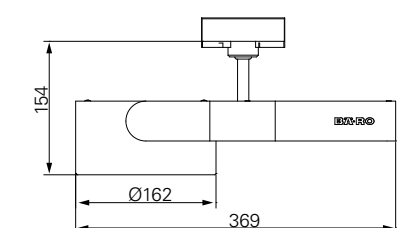

Surface luminaires

Ontero-Chors large

	MBFL 50 W	MBFL 100 W	BBS 35 W	BBS 70 W	BBS 100 W	BBS 150 W	LED Standard	LED Food
Reflectors								
Basic	•	•	•	•	•	•		
Spot								
Batwing (50°/70°/90°)	•	•	•	•	•	•		
WideWing	•	•	•	•	•	•		
MaxBeam (silver only)	•	•	•	•	•	•		
Flood								
Wallwasher								
LED Basic							•	•
LED Spot							•	•
Reflector colours								
Silver	•	•	•	•	•	•	•	•
Nickel silver	•	•	•	•	•	•		
Filters								
Patented filter	•	•	•	•	•	•		
UV filter	•	•	•	•	•	•		
Shatter protection	•	•	•	•	•	•		
Luminaire description								
	Surface luminaire Horizontal lamp, not with LED							
Technical details								
	Can be rotated and pivoted Electronic ballast included Fitted with multi-adapter Weight: 3.6 kg							
Further information								
	BÄRO LED Food Light 3,350 K 51 W F 3,000 warm white 3,000 K 50 W F 4,000 cool white 4,000 K 50 W DL 3,000 warm white 3,000 K 35 W DL 4,000 cool white 4,000 K 32 W							

Luminaire colours