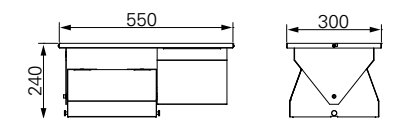

Surface luminaires

Ontero-BrightLum

	CDM-T 210 W	MBFL 100 W	BBS 35 W	BBS 70 W	BBS 100 W	BBS 150 W	LED Standard	LED Flood
Reflectors								
Basic	☒							
Spot								
Batwing (70° only)	☒							
WideWing								
MaxBeam	☒							
Flood								
Wallwasher								
LED Basic								
LED Spot								
Reflector colours								
Silver	☒							
Nickel silver								
Filters								
Patented filter								
UV filter	☒							
Shatter protection	☒							
Luminaire description	Surface luminaire Horizontal lamp							
Technical details	Can be pivoted Weight: 12 kg							
Further information	Also available via 4 steel cables as a suspended luminaire							

Luminaire colours