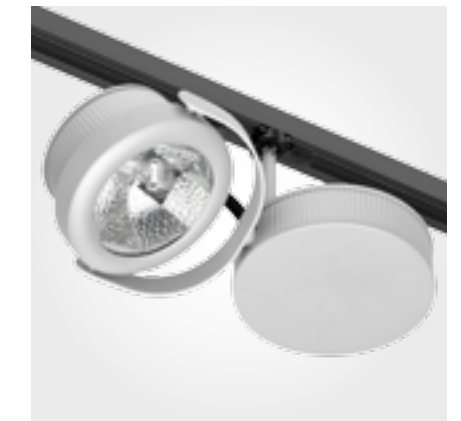

Surface luminaires

Ontero-Bondo

	MBFL 50 W	MBFL 100 W	BBS 35 W	BBS 70 W	BBS 100 W	BBS 150 W	LED Standard	LED Flood
Reflectors								
Basic	●	●	●	●	●	●		
Spot								
Batwing								
WideWing								
MaxBeam (silver only)	●	●	●	●	●	●		
Flood								
Wallwasher								
LED Basic								
LED Spot								
Reflector colours								
Silver	●	●	●	●	●	●		
Nickel silver	●	●	●	●	●	●		
Filters								
Patented filter	●	●	●	●	●	●		
UV filter	●	●	●	●	●	●		
Shatter protection	●	●	●	●	●	●		
Luminaire description	Surface luminaire Horizontal lamp							
Technical details	Can be rotated and pivoted Filter holder included Fitted with multi-adapter, wall box or connector for rail systems Weight: 2.5 kg							

Luminaire colours

Product matrix

- Combination available
 - Particularly recommended
 - Mandatory order
- Luminaires with BBS lamps must always have a filter or shatter protection disc

Luminaire colours

- Strato silver
- Silver
- White
- Black
- RAL special colours
- Gold anodised
- Silver anodised / chrome
- Steel brushed / aluminium blank

Luminaire features

- IR No infrared rays
- UV No UV rays

Glass colours

- White RAL 9010
- Champagne RAL 9001
- Yellow RAL 1018
- Orange RAL 2009
- Red RAL 3020
- Blue RAL 5013

LED recess ring

- White
- Warm white
- Yellow
- Red
- Blue
- Green

Reflectors

-  Basic
-  Spot
-  Batwing 50°
-  Batwing 70°
-  Batwing 90°
-  WideWing
-  MaxBeam
-  Flood
-  Wallwasher
-  WallBeam
-  LED Basic
-  LED Spot
-  Power-Basic
-  Power-Batwing 50°
-  Power-MaxBeam