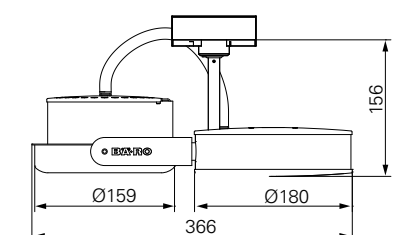

Surface luminaires

Ontero-Bondo

	MBFL 50 W	MBFL 100 W	BBS 35 W	BBS 70 W	BBS 100 W	BBS 150 W	LED Standard	LED Flood
Reflectors								
Basic	●	●	●	●	●	●		
Spot								
Batwing								
WideWing								
MaxBeam (silver only)	●	●	●	●	●	●		
Flood								
Wallwasher								
LED Basic								
LED Spot								
Reflector colours								
Silver	●	●	●	●	●	●		
Nickel silver	●	●	●	●	●	●		
Filters								
Patented filter	●	●	●	●	●	●		
UV filter	●	●	●	●	●	●		
Shatter protection	●	●	●	●	●	●		
Luminaire description	Surface luminaire Horizontal lamp							
Technical details	Can be rotated and pivoted Filter holder included Fitted with multi-adapter, wall box or connector for rail systems Weight: 2.5 kg							

Luminaire colours