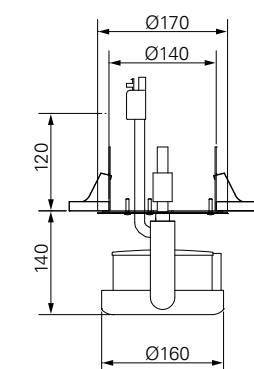

Recessed luminaires

Intara-Bondo Nano

	MBFL 50 W	MBFL 100 W	BBS 35 W	BBS 70 W	BBS 100 W	BBS 150 W	LED Standard	LED Flood
Reflectors								
Basic	●	●	●	●	●	●		
Spot								
Batwing								
WideWing								
MaxBeam (silver only)	●	●	●	●	●	●		
Flood								
Wallwasher								
LED Basic								
LED Spot								
Reflector colours								
Silver	●	●	●	●	●	●		
Nickel silver	●	●	●	●	●	●		
Filters								
Patented filter	●	●	●	●	●	●		
UV filter	●	●	●	●	●	●		
Shatter protection	●	●	●	●	●	●		
Luminaire description	Recessed luminaire Horizontal lamp							
Technical details	Can be rotated and pivoted Filter holder and polybox included Weight: 2.7 kg including polybox Ceiling cutout: Ø 140 mm							

Luminaire colours