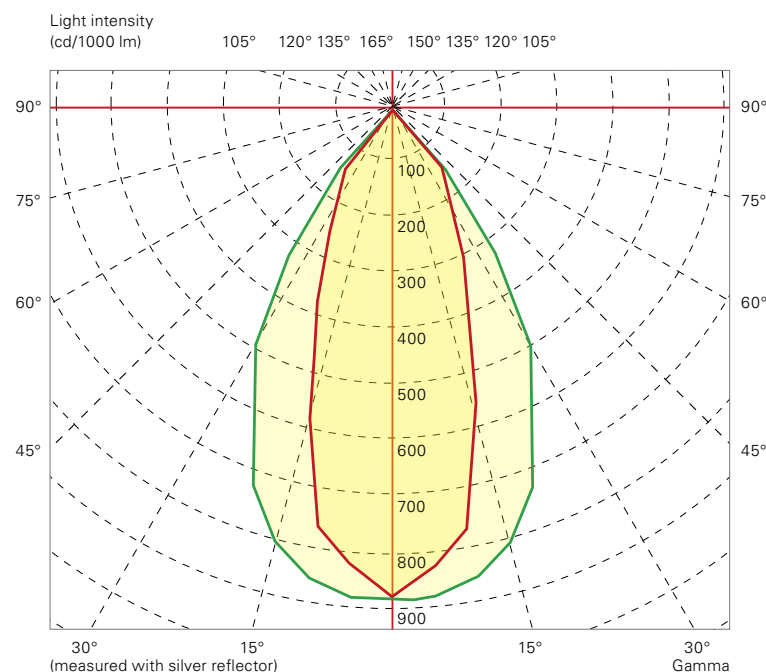

Basic reflector

Basic reflectors from BÄRO are primarily suited to the illumination of long, relatively narrow areas from a normal height. Ideal areas of application include serving counters, product display tables and freezer units. The reflector is also suitable for lighting long, wide areas from greater heights, e.g. for freezer units.

Basic reflector (BBS 100 W)

		MBFL 50 W	MBFL 100 W	BBS 35 W	BBS 70 W	BBS 100 W	BBS 150 W
1 m	Ø 0.71 m 1.20 m	2117 lx	4234 lx	3087 lx	6439 lx	9703 lx	13231 lx
2 m	Ø 1.42 m 2.39 m	530 lx	1059 lx	772 lx	1610 lx	2426 lx	3308 lx
3 m	Ø 2.14 m 3.59 m	235 lx	470 lx	343 lx	715 lx	1078 lx	1470 lx
4 m	Ø 2.85 m 4.78 m	133 lx	265 lx	193 lx	403 lx	607 lx	828 lx
5 m	Ø 3.56 m 5.98 m	85 lx	169 lx	123 lx	257 lx	388 lx	529 lx