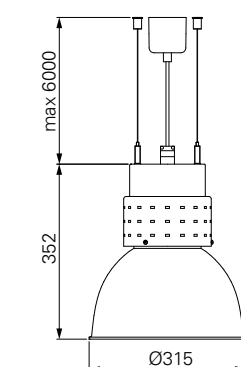

Pendelleuchten

Pendiro-Canopus

	MBFL 50 W	MBFL 100 W	BBS 35 W	BBS 70 W	BBS 100 W	BBS 150 W	LED Standard	LED Food
Reflektoren								
Basic	●	●	●	●	●	●		
Spot								
Batwing (50°/70°/90°)	●	●	●	●	●	●		
WideWing	●	●	●	●	●	●		
MaxBeam								
Flood								
Wallwasher								
LED-Basic								
LED-Spot								
Reflektorfarben								
Silber	●	●	●	●	●	●		
Neusilber	●	●	●	●	●	●		
Filterscheiben								
Patentfilter	●	●	●	●	●	●		
UV-Filter	●	●	●	●	●	●		
Splitterschutz	●	●	●	●	●	●		
Variante								
Glasschirm								
Dekorscheibe								
LED-Ring	●	●	●	●				
Leuchtenbeschreibung	Pendelleuchte liegendes Leuchtmittel							
Technische Details	starr Aluminiumschirm Ø 315 mm Gewicht: 4,8 kg							

Leuchtenfarben

Variante

LED-Ring