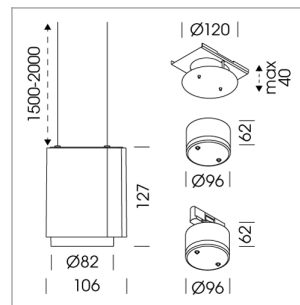

Pendiro ID

Article number: 80660035

LIGHT TECHNOLOGY

LED	COB
Light colour	SpecialMeat
Luminous flux	930 lm
System power	17 W
Luminaire Efficiency	55 lm/W
Reflector	OvalBasic
Beam angle	60° x 40°
Controller	On/Off

LUMINAIRE

Weight	0.7 kg
Protection rating . class	IP 20 . III
Luminaire colour	white

OPTIONAL

RAL-colours, NCS-colours (powder coating or wet spraying) on inquiry, surface alloys on inquiry, honeycomb louver

Suspended luminaire with LED, rated life of the LED L80/B10 50000 h (tambient 25°C), colour rendering index CRI > 82, chromaticity tolerance 2 SDCM (initial), reflector with oval light distribution pattern, 3D silicone lens to reduce the proportion of scattered light, reflector pure aluminium 99,99% in MIRO-Silver®, segmented, exchangeable reflector unit in high-sheen black plastic, with glass cover, luminaire housing die-cast aluminium, powder-coated, white

Please order canopy and driver unit separately

Recessed canopy Mounting plate with accessories for recessed fitting, Connecting cable with plug connection for driver unit, cover sheet steel, powder-coated